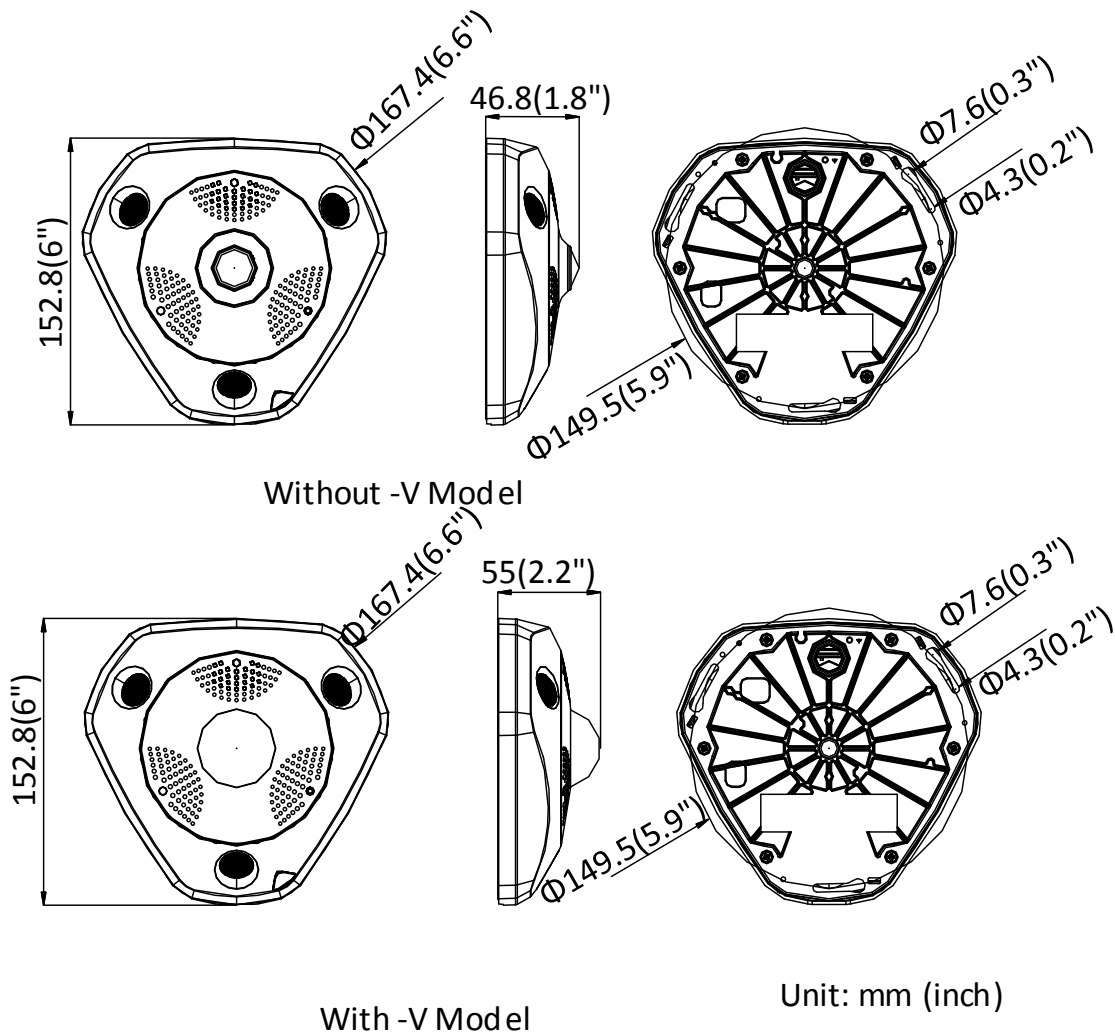

PoE (802.3af, 36 to 57 V), 0.3 A to 0.2 A, max. 12 W
Protection Level (-V)	IP67, IK8
Material	Metal
Dimensions	Without -V model: 167.4 × 152.8 × 46.8 mm (6. 6" × 6" × 1.8") With -V model: 167.4 × 152.8 × 55 mm (6. 6" × 6" × 2.2")
Weight	Approx. 1400 g (3.09 lbs)

Available Model

DS-2CD63C5G0E-I (2 mm) (B); DS-2CD63C5G0E-IS (2 mm) (B), DS-2CD63C5G0E-IV (2 mm) (B), DS-2CD63C5G0E-IVS (2 mm) (B)

Dimensions

Accessories