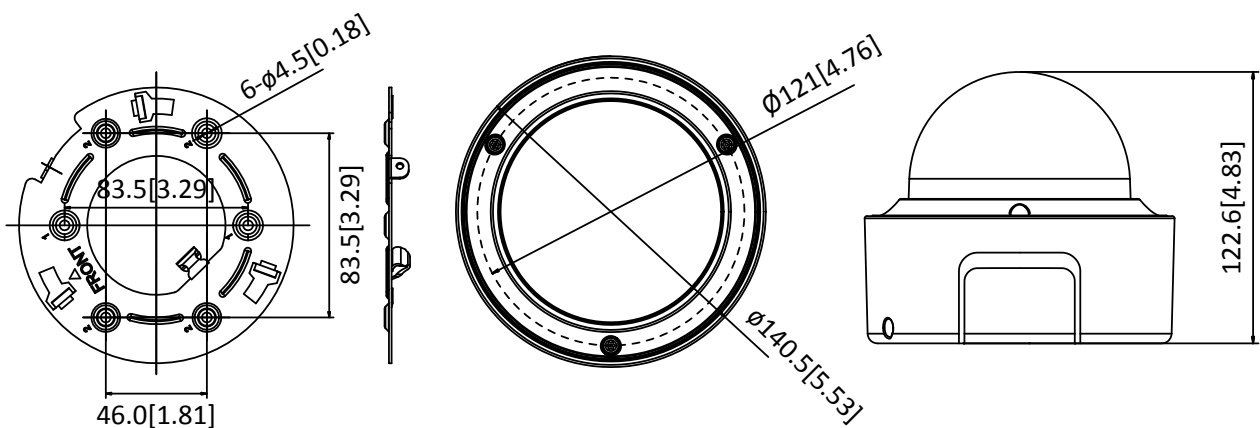

Power Supply	12 VDC \pm 20%, two-core terminal block PoE (802.3af, class 3): 36 V to 57 V
Power Consumption and Current	12 VDC \pm 20%: 0.7 A, max. 8 W PoE (802.3af, class 3): 36 V to 57 V): 0.3 A to 0.2 A
Protection Level	IK10
Material	Aluminum Alloy
Dimensions	Camera: Φ 140.5 \times 122.6 mm (Φ 5.5" \times 4.8") With package: 244 \times 174 \times 173 mm (9.6" \times 6.9" \times 6.8")
Weight	Camera: 900 g (1.98 lb.) With package: 1250 g (2.76 lb.)

Note: Listed resolutions are only selectable options. It does not mean that all streams can work at their maximum resolution at the same time.

Available Model

DS-2CD5126G0-IZS (2.8–12 mm)

Dimension

Unit: mm[inch]