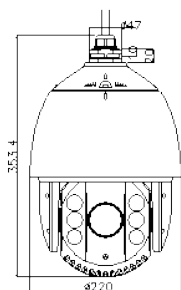

Dimensions

Unit: mm

Accessories

Available models

DS-2AE7230TI-A, 24VAC, outdoor

DS-2AE7230TI-A	
Camera	
Image Sensor	1 / 3" CMOS
Effective Pixel	Max. Image Resolution: 1280(H) × 720(V)
Signal System	PAL / NTSC
Min. Illumination	Color: 0.02Lux@(F1.6,AGC ON) B/W: 0.002Lux@(F1.6,AGC ON) 0 lux with IR
White Balance	Auto / Manual / ATW / Indoor / Outdoor
AGC	Auto / Manual
S / N Ratio	≥ 50dB
3D DNR	Support
Backlight Compensation	Support
Shutter Time	PAL: 1-1 / 10,000s ; NTSC: 1-1 / 10,000s
Day & Night	IR Cut Filter
Digital Zoom	16x
Privacy Mask	8 privacy masks programmable; a maximum of 8 zones can be masked simultaneously on the same video screen
Focus Model	Auto / Semiautomatic / Manual
Lens	
Focal Length	4-120mm, 30X
Zoom Speed	Approx.3.0s(Optical Wide-Tele)
Angle of View	65.1-2.34 degree(Wide-Tele)
Min. Working Distance	10-1500mm (Wide-Tele)
Aperture	F1.6-F4.4
Pan and Tilt	
Pan Range	360° endless
Pan Speed	Pan Manual Speed: 0.1°-160° / s; Pan Preset Speed: 240° / s
Tilt Range	-15°-90° (Auto Flip)
Tilt Speed	Tilt Manual Speed: 0.1°-120° / s; Tilt Preset Speed: 200° / s
Proportional Zoom	Rotation speed can be adjusted automatically according to zoom multiples
Number of Preset	256
Patrol	8 patrols, up to 32 presets per patrol
Pattern	4 patterns, with the total recording time not less than 10 minutes
Power-off Memory	Support
Park Action	Preset / Patrol / Pattern / Pan scan / Tilt scan / Frame Scan / Random scan / Panorama scan
PTZ Position Display	On / Off
Preset Freezing	Support
Scheduled Task	Preset / Patrol / Pattern / Pan scan / Tilt scan / Frame Scan / Random scan / Panorama scan
RS-485 communication diagnosis	Support
Infrared	
IR Distance	120m
IR Intensity	Automatically adjusted, depending on the zoom ratio
Input / Output	
Monitor Output	1 turbo HD1080p output
RS-485 Interface	Half-duplex mode; Self-adaptive HIKVISION, Pelco-P, Pelco-D protocol
UTC function	Self-adaptive PELCO_C, HIKVISION_C(need UTC controller)
General	
Menu Language	English, Chinese
Power	24VAC(for -A model); 12VDC(for -D model)
Working Temperature / Humidity	-30 °C-65°C(-22°F-149°F)(outdoor dome) 90% or less
Protection Level	IP66 standard (outdoor dome) TVS 4,000V lightning protection, surge protection and voltage transient protection
Mounting	Various mounting modes optional
Dimensions	φ220×353.4mm (φ8.66"×13.91")(Outdoor)
Weight (approx.)	4.5kg(9.92 lbs)
Mount Option (only suitable for outdoor dome)	Long-arm wall mount: DS-1602ZJ; Corner mount: DS-1602ZJ-corner; Pole Mount: DS-1602ZJ-pole; Power box mount:DS-1602ZJ-box;Swan-neck mount: DS-1619ZJ