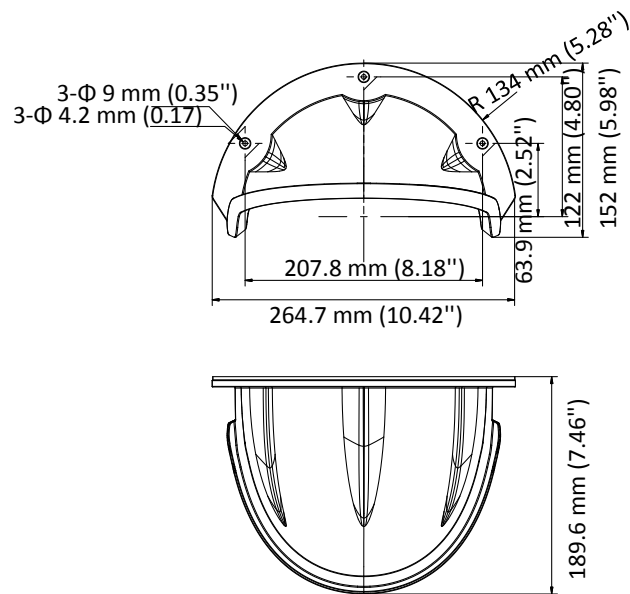

DS-1250ZJ-Black

Rain Shade

Feature

- Composite fiber material with good tenacity and high reliability
- Water chute design for preventing rainwater from flowing to camera housing
- Prevents direct sunlight and improves image quality
- Six-level windproof
- Lower the risks of being frozen

Dimension

Available Model

DS-1250ZJ-Black

Parameter

Model	DS-1250ZJ-Black
Parameters	Rain Shade
Appearance	Hikvision Black
Material	Composite Fiber
Dimension	264.7 mm × 152 mm × 189.6 mm (10.42" × 5.98" × 7.46")
Weight	Approx. 199 g (0.44 lb.)

Note

- The rain shade should be installed on a flat surface.
- The wall should be capable of supporting at least 3 times as much as the total weight of the camera, and the rain shade.